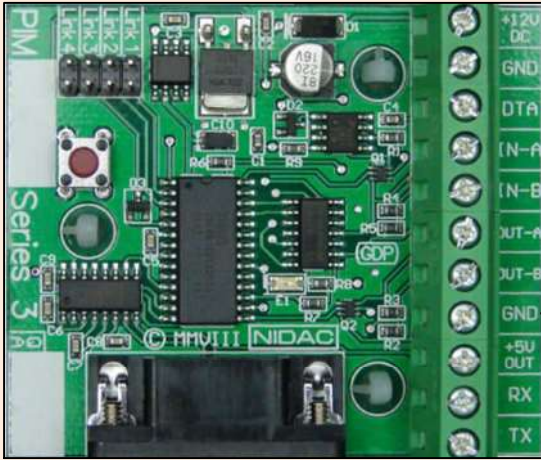

-  Link 1
-  Link 2
-  Link 3
-  Link 4

Wiegand In
Presco Out

Sprint Part Number: PIM

+12V Red

GND Black

IN-A Green Data0

IN-B White Data 1

26bit Wiegand Reader

LIFT CAR

SET LINKS BEFORE
INSTALLING

Lift Trailer Cable

Lift Control Room

6 Core 14/0.20
Shielded

-  Link 1
-  Link 2
-  Link 3
-  Link 4

Presco In
Wiegand Out

Sprint Part Number: PIM

+12V

GND

OUT-A Data 0

OUT-B Data 1

26bit Wiegand
Controller