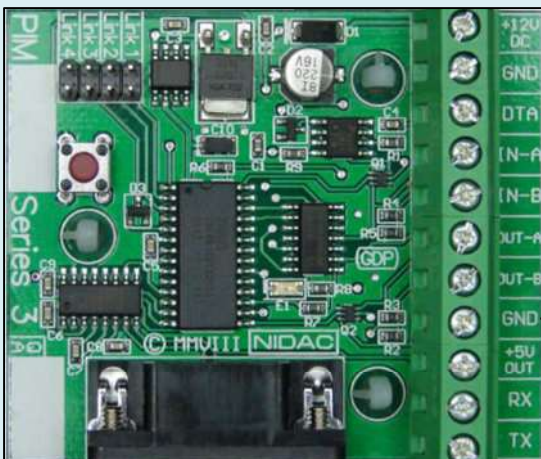

-  Link 1
-  Link 2
-  Link 3
-  Link 4

Wiegand In
Presco Out

Sprint Part Number: PIM

+12V Red

GND Black

IN-A Green Data0

IN-B White Data 1

26bit Wiegand Reader

LIFT CAR

SET LINKS BEFORE
INSTALLING

Lift Trailer Cable

Lift Control Room

6 Core 14/0.20
Shielded

-  Link 1
-  Link 2
-  Link 3
-  Link 4

Presco In
Wiegand Out

Sprint Part Number: PIM

+12V

GND

OUT-A Data 0

OUT-B Data 1

26bit Wiegand
Controller